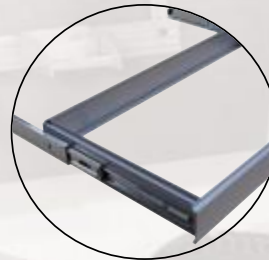

Steel Storage

AUS/File®

Ausfile® Tambour

Σ Adjustable levelling feet

Σ Unique Glide-out accessories

Σ Shelf divider accessories: Wire or Steel

Σ Oasis Planter Box available

Σ Mobile Option Low Level Only

AOI-2011 GECA 28-2010 v2 Furniture and Fittings - Level A recognition

AUS/File®

Ausfile® Tambour

FEATURES

Ausfile® Tambour:

- Σ 900 and 1200 widths available
- Σ Keying system embedded in door posts
- Σ Replacement keys available
- Σ Master and Keyed alike option available
- Σ Multiple options for filing & storage
- Σ Space saving - no swinging doors
- Σ Modular all steel construction
- Σ Accessories simply clip in
- Σ Receeding slatted doors
- Σ All panels replaceable
- Σ Optional GECA Approved ABS Door Slats

- Σ Adjustable feet for levelling
- Σ Powder coat finish
- Σ Slotted shelves standard
- Σ Shelves accommodate standard lateral suspension pockets

AOI-2011 GECA
28-2010 v2
Furniture and
Fittings
-Level A recognition

Tested to Australian
Standard
AS4790-2006

COLOURS

Pearl
White

Silver
Grey

SPECIFICATIONS

Shelf sizes 900 wide tambour 384mm deep x 756mm long
Shelf sizes 1200 wide tambour 384mm deep x 1056mm long

Product	Height	Width	Depth	Linear metre filing 900 or 1200
AusFile™ Tambour Door Cupboard	1980	900 or 1200	460	4.50 or 6.30
AusFile™ Tambour Door Cupboard	1340	900 or 1200	460	3.00 or 4.20
AusFile™ Tambour Door Cupboard	1020	900 or 1200	460	2.25 or 3.15