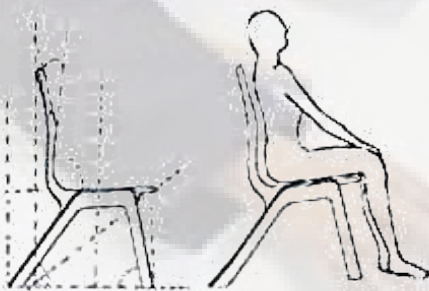

Eclipse® Xcel Lynx Chairs

FEATURES

Eclipse® Xcel Lynx Chairs<

- Σ 3 Year warranty
- Σ Sleek seating contour
- Σ Connectors included
- Σ Stackable
- Σ Heavy duty use support ribs
- Σ Full plastic shell
- Σ Wide seat & back for extra support
- Σ Folding tablet arm available
- Σ Approved to Australian standards

Σ 3 BS 4875 : part : 2501 : strength and stability of furniture part 1. Requirements for the strength and durability of the structure of Domestic and contract seating.

Σ BSEN 1022 : 1997 "Domestic furniture seating - Determination of stability"

COLOURS

WHEN YOU NEED TO BE SURE

SPECIFICATIONS

product	seat height	seat width	seat depth
Eclipse® Xcel Lynx Mini Stacking Chair	340	340	340
Eclipse® Xcel Lynx Stacking Chair	390	400	400
Eclipse® Xcel Lynx Maxi Stacking Chair	445	400	400

* all sizes in mm & subject to change without notice

The perfect chair for those who value correct seating posture.

(Product uses 100% Virgin Grade Polypropylene)

WARRANTY

- Σ 3 Years
- Σ Covers Material & Workmanship
- Σ Does not cover misuse or abuse