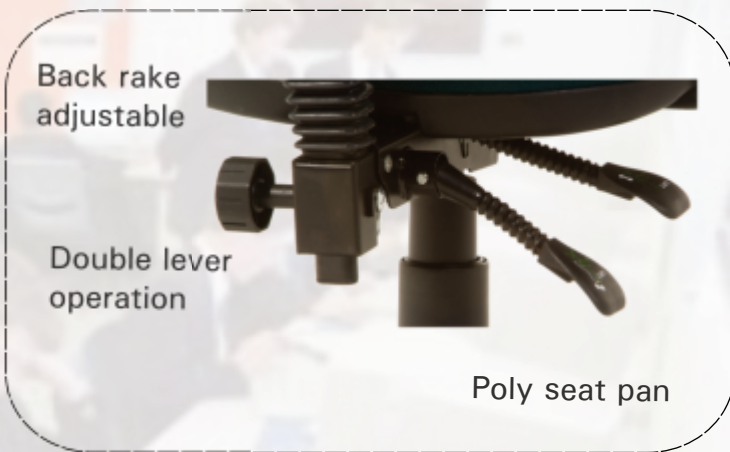

Eclipse® Pilbara (HD) Semi Ergo Chair

Eclipse® Pilbara (HD) Semi Ergo Chair

FEATURES

- Gas height adjustment
- Glass fibre reinforced nylon base
- Wheels or glide option
- Semi ergonomic mechanism
- 5 Year warranty
- Contoured back
- Polished aluminium star base option
- Adjustable tension back rake
- Rubber back and plastic under-seat pan
- Drafting chair option
- Arms option

Special Features

- **Industrial PU rubber back**
- **Extra thick seat ply**
- **Injection moulded foam**

- Approved to Australian standards Level 6 - see ASNZ standards for details

WHEN YOU NEED TO BE SURE