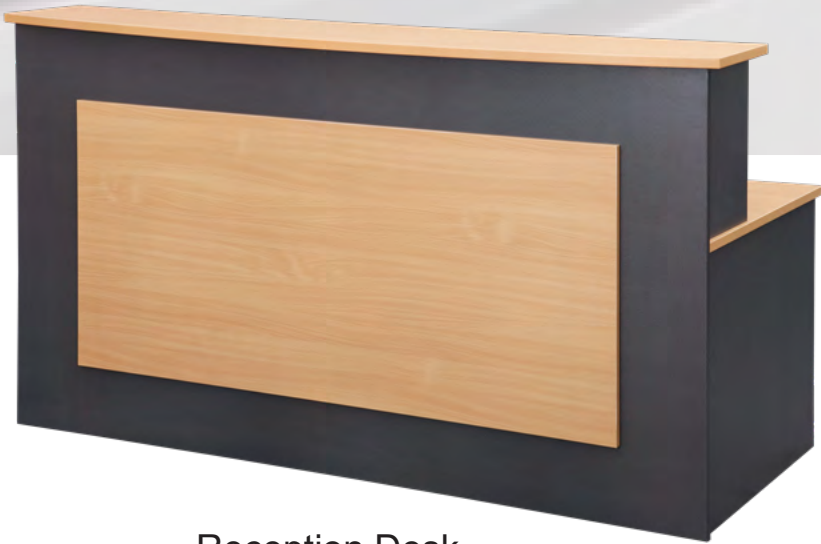

Reception Desk
EBRD2100 - 2100W x 900D x 1180H