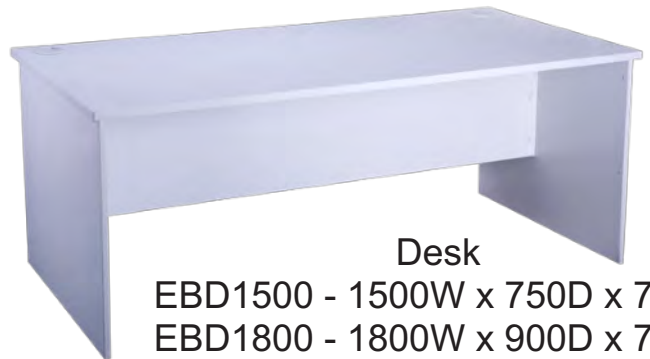

EBSC18FD - Storage Cupboard - Full Door  
900W x 450D x 1800H

Bookcase  
EBBC900 - 900W x 315D x 900H  
EBBC1800 - 900W x 315D x 1800H

# Melamine Furniture

# Eclipse Banksia Grey

\* Add G to the code for Grey

**Desk Hob**  
 EBHD1500 - 1500W x 350D x 400H  
 EBHD1800 - 1800W x 350D x 400H

**Desk**  
 EBD1500 - 1500W x 750D x 730H  
 EBD1800 - 1800W x 900D x 730H